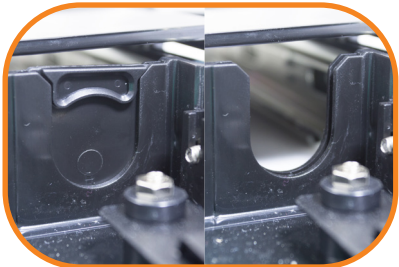

# Exclusive Features

Front Opening Latch

Side Patch Cable Management

Front Patch Cable Management

High Grade Sliding

Port Identification

Heavy Duty Profile Brackets

Front Lid Open

# Exclusive Features

High Grade Cable Clamping (with cable)

High Grade Cable Clamping (without cable)

Easy Access Premoulded Cable Entry

Easy Access Premoulded Cable Entry

Splice Tray

Designation Label

Front Lid Closed