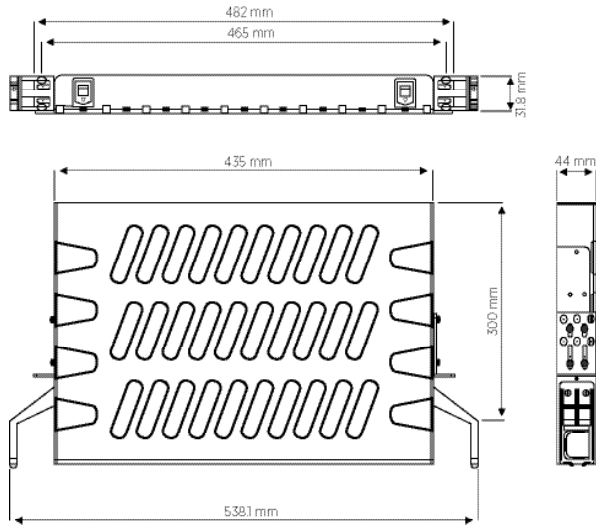

# Exclusive Features

High Grade Cable Clamping (with cable)

High Grade Cable Clamping (without cable)

Easy Access Premoulded Cable Entry

Easy Access Premoulded Cable Entry

Splice Tray

Designation Label

Front Lid Closed

# Dimensions & Fibre Arrangement

## Dimensions