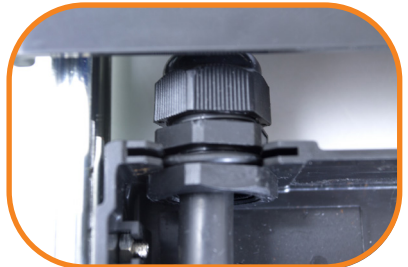

# Exclusive Features

High Grade Cable Clamping (with cable)

High Grade Cable Clamping (without cable)

Easy Access Premoulded Cable Entry

Easy Access Premoulded Cable Entry

Splice Tray

Designation Label

Front Lid Closed