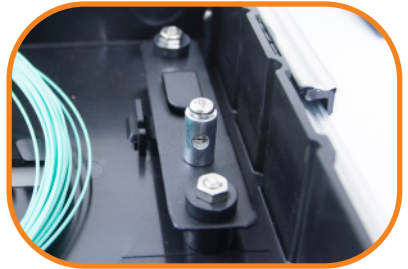

# Exclusive Features

High Grade Cable Clamping (with cable)

High Grade Cable Clamping (without cable)

Easy Access Premoulded Cable Entry

Easy Access Premoulded Cable Entry

Splice Tray

Designation Label

Front Lid Closed