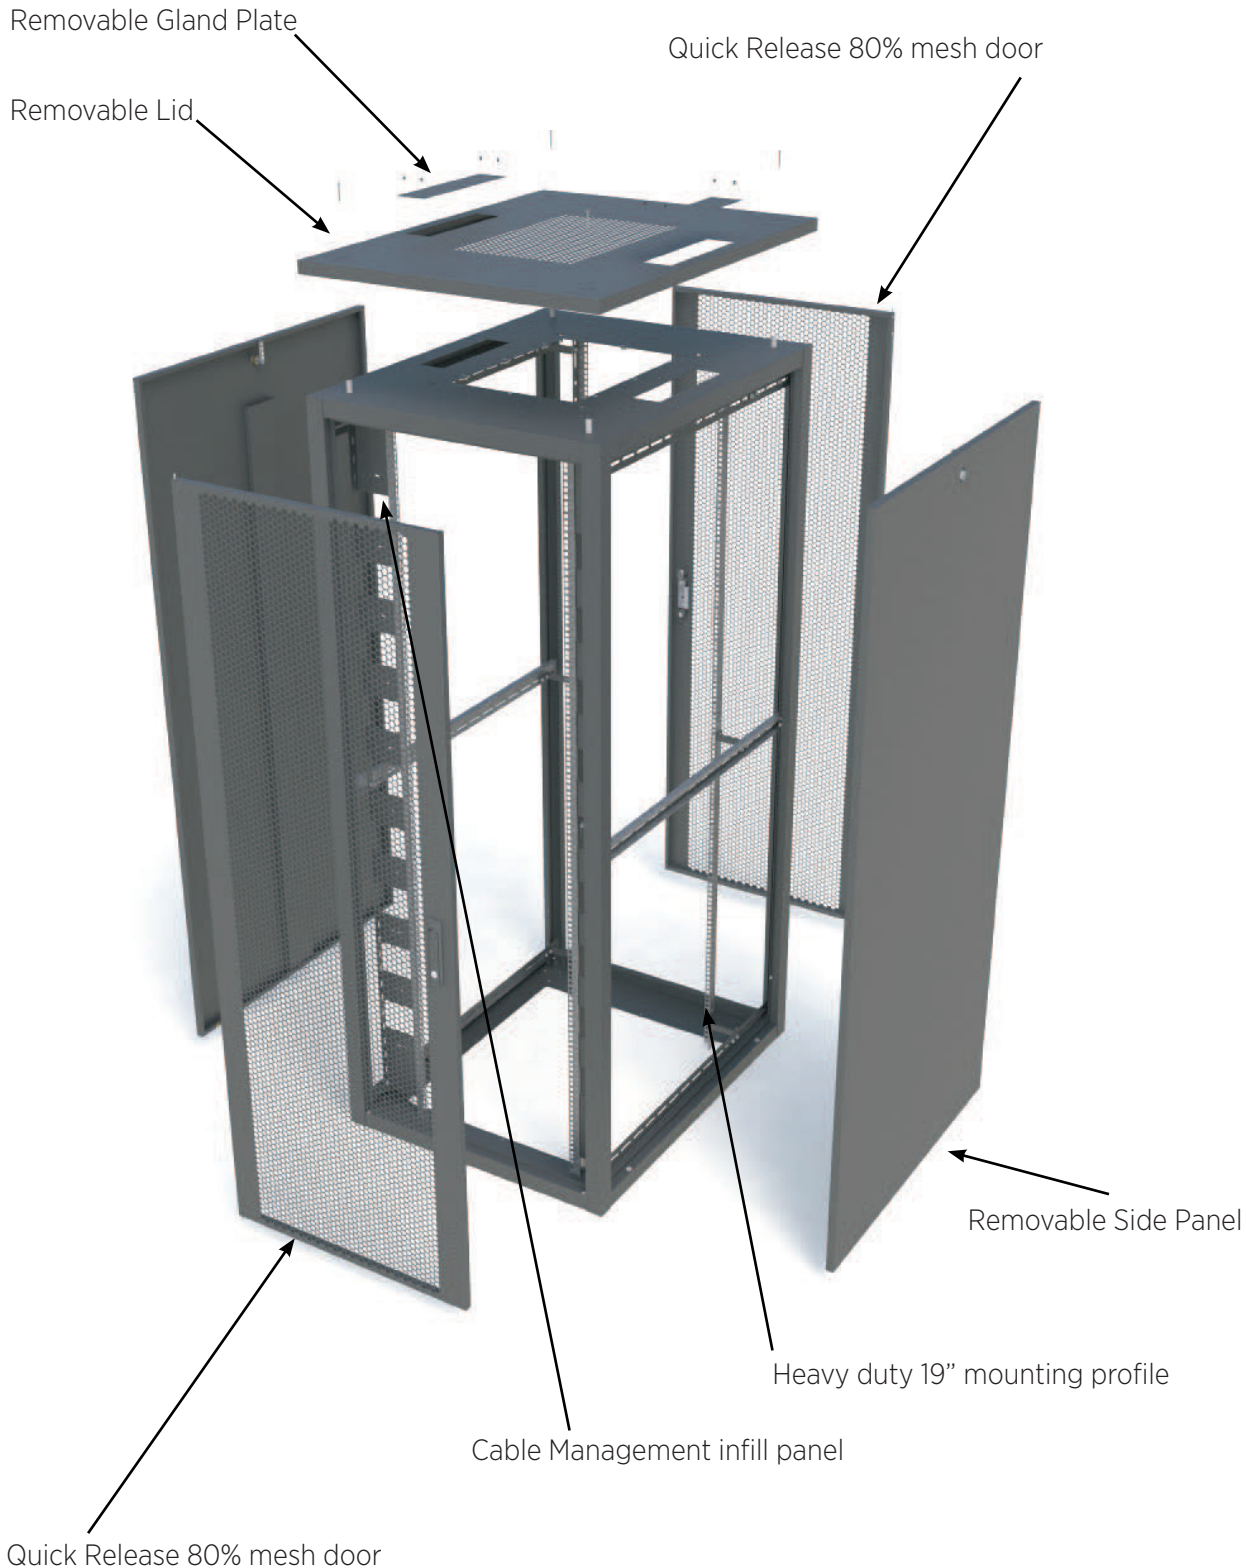

Connectix Cabling Systems™

Connectix Floor Standing Cabinet Mesh Doors Front & Rear 800x1000

Features & Benefits

- Supplied fully assembled on a pallet
- Quick release 80% mesh door panel
- Can be hinged left or right
- Full height cable management infill panels at the front
- 2 sets of fully adjustable 19" mounting profiles
- Fully removable side panels fitted with cam lock
- Removable lid with two large cable access positions
- Large cable access aperture in base of cabinet
- Cabinet supplied power coated
Colour: Black - other colours available*
- Static weight loading of 700kg evenly distributed

Confirms to the following standards:

IEC	297-2
DIN	41494-7
DIN	41494-1
BS	5850/3192

Dimensions

Size	H x W x D (mm)
12u	681 x 780 x 1000
18u	948 x 780 x 1000
27u	1348 x 780 x 1000
39u	1882 x 780 x 1000
42u	2015 x 780 x 1000
45u	2148 x 780 x 1000
47u	2237 x 780 x 1000

Width: 783mm

Depth: 1003mm

add 100mm to height if using a plinth

Connectix Cabling Systems™

Connectix Floor Standing Cabinet Mesh Doors Front & Rear 800x1000

Connectix Cabling Systems™

Connectix Floor Standing Cabinet Mesh Doors Front & Rear 800x1000

009-000-135-12M	Connectix Floor Standing Server Cabinet 12u 780mm wide x 1000mm deep
009-000-135-18M	Connectix Floor Standing Server Cabinet 18u 780mm wide x 1000mm deep
009-000-135-21M	Connectix Floor Standing Server Cabinet 21u 780mm wide x 1000mm deep
009-000-135-27M	Connectix Floor Standing Server Cabinet 27u 780mm wide x 1000mm deep
009-000-135-39M	Connectix Floor Standing Server Cabinet 39u 780mm wide x 1000mm deep
009-000-135-42M	Connectix Floor Standing Server Cabinet 42u 780mm wide x 1000mm deep
009-000-135-45M	Connectix Floor Standing Server Cabinet 45u 780mm wide x 1000mm deep
009-000-135-47M	Connectix Floor Standing Server Cabinet 47u 780mm wide x 1000mm deep